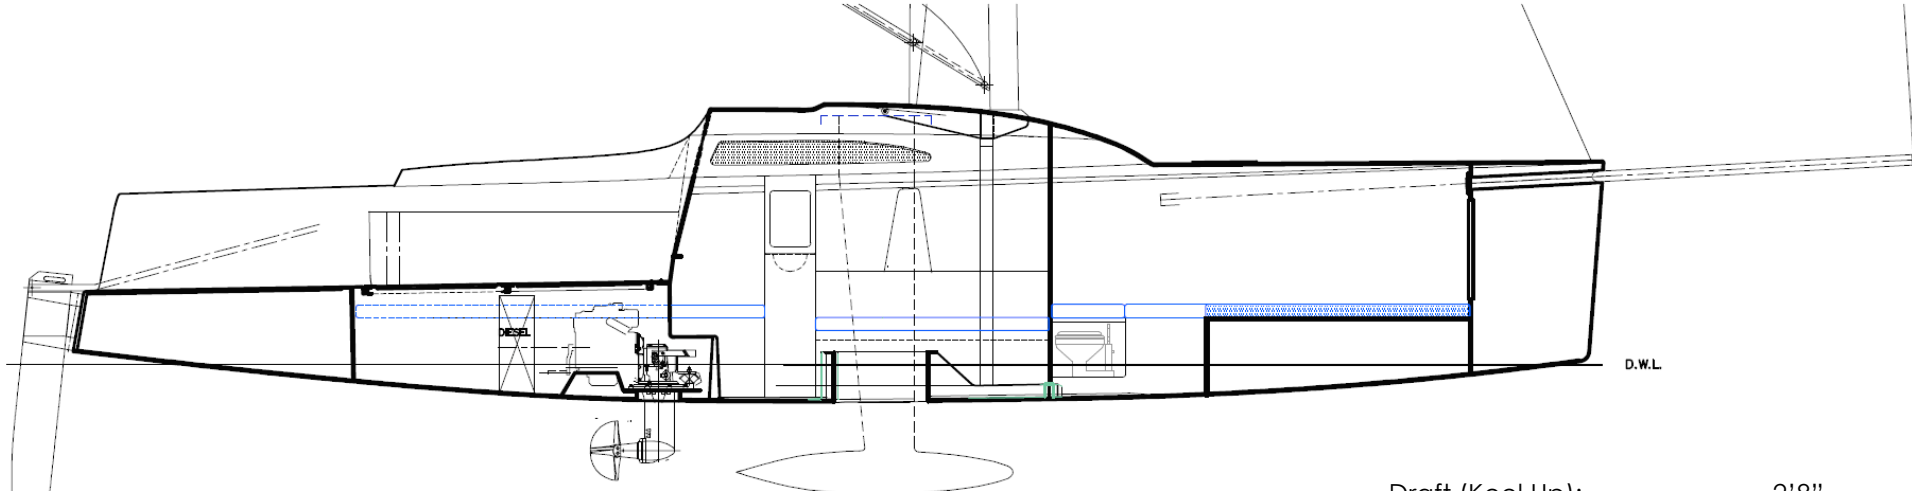

Columbia 30 Sport Yacht™

D.W.L.

Draft (Keel Up): 2'8"
Draft (Keel Down): 7'0"
Head Room (Main Salon): 5'10"

All prices and specifications are subject to change without notice. Renderings and images may show optional equipment.