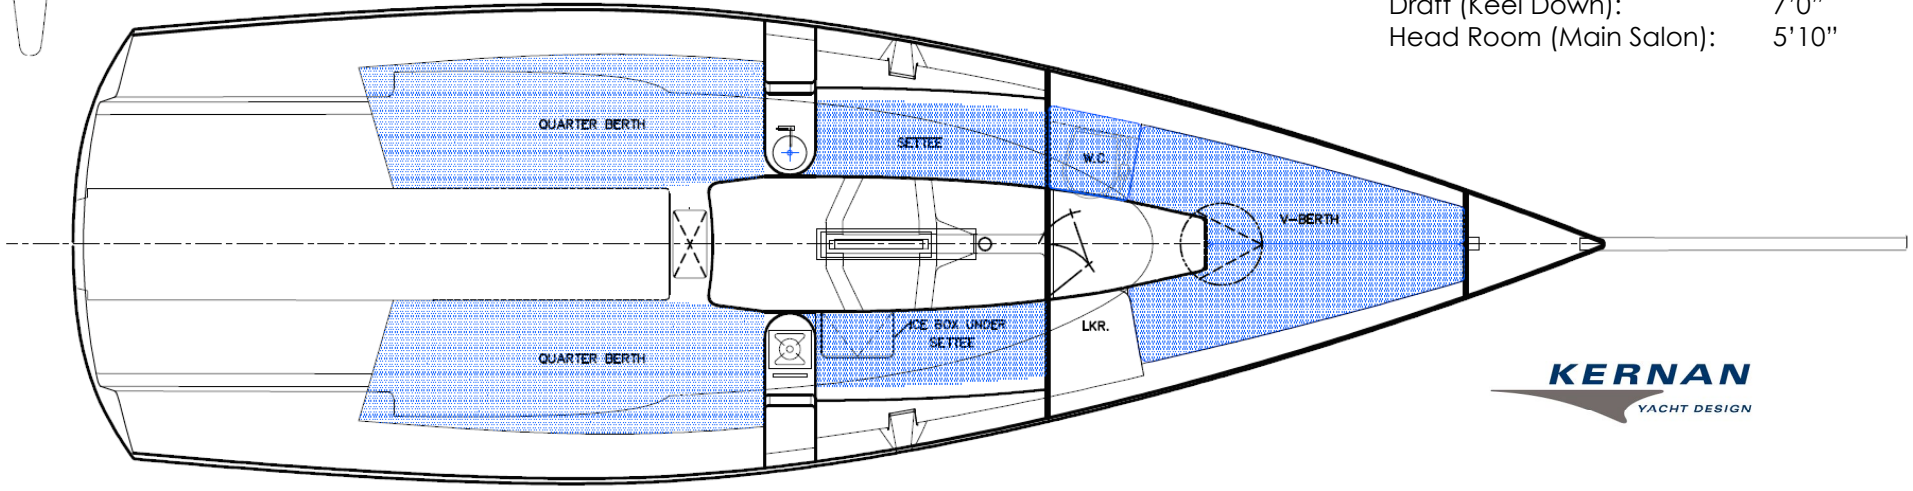

Columbia 30 Sport Yacht™

D.W.L.

Draft (Keel Up): 2'8"
Draft (Keel Down): 7'0"
Head Room (Main Salon): 5'10"

All prices and specifications are subject to change without notice. Renderings and images may show optional equipment.