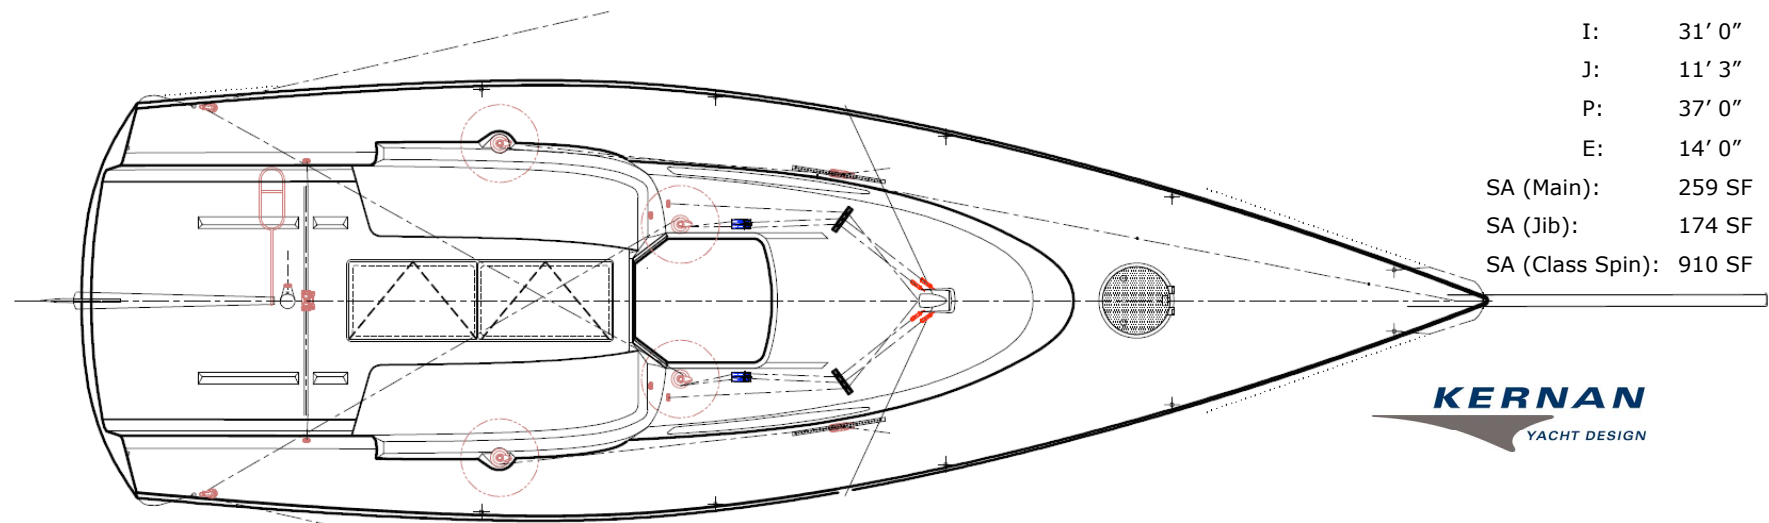

Columbia 30 Sport Yacht™

I:	31' 0"
J:	11' 3"
P:	37' 0"
E:	14' 0"
SA (Main):	259 SF
SA (Jib):	174 SF
SA (Class Spin):	910 SF

All prices and specifications are subject to change without notice. Renderings and images may show optional equipment.