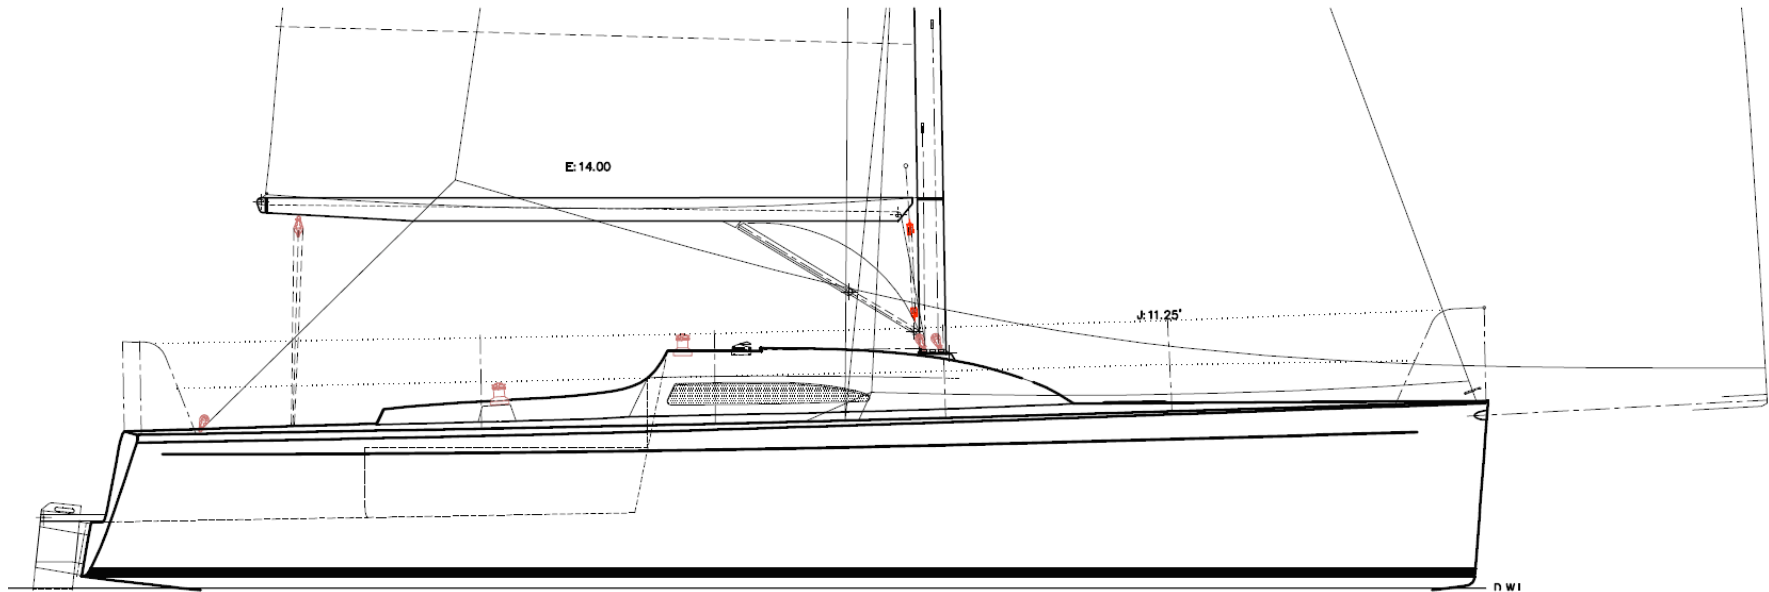

Columbia 30 Sport Yacht™

I:	31' 0"
J:	11' 3"
P:	37' 0"
E:	14' 0"
SA (Main):	259 SF
SA (Jib):	174 SF
SA (Class Spin):	910 SF

All prices and specifications are subject to change without notice. Renderings and images may show optional equipment.