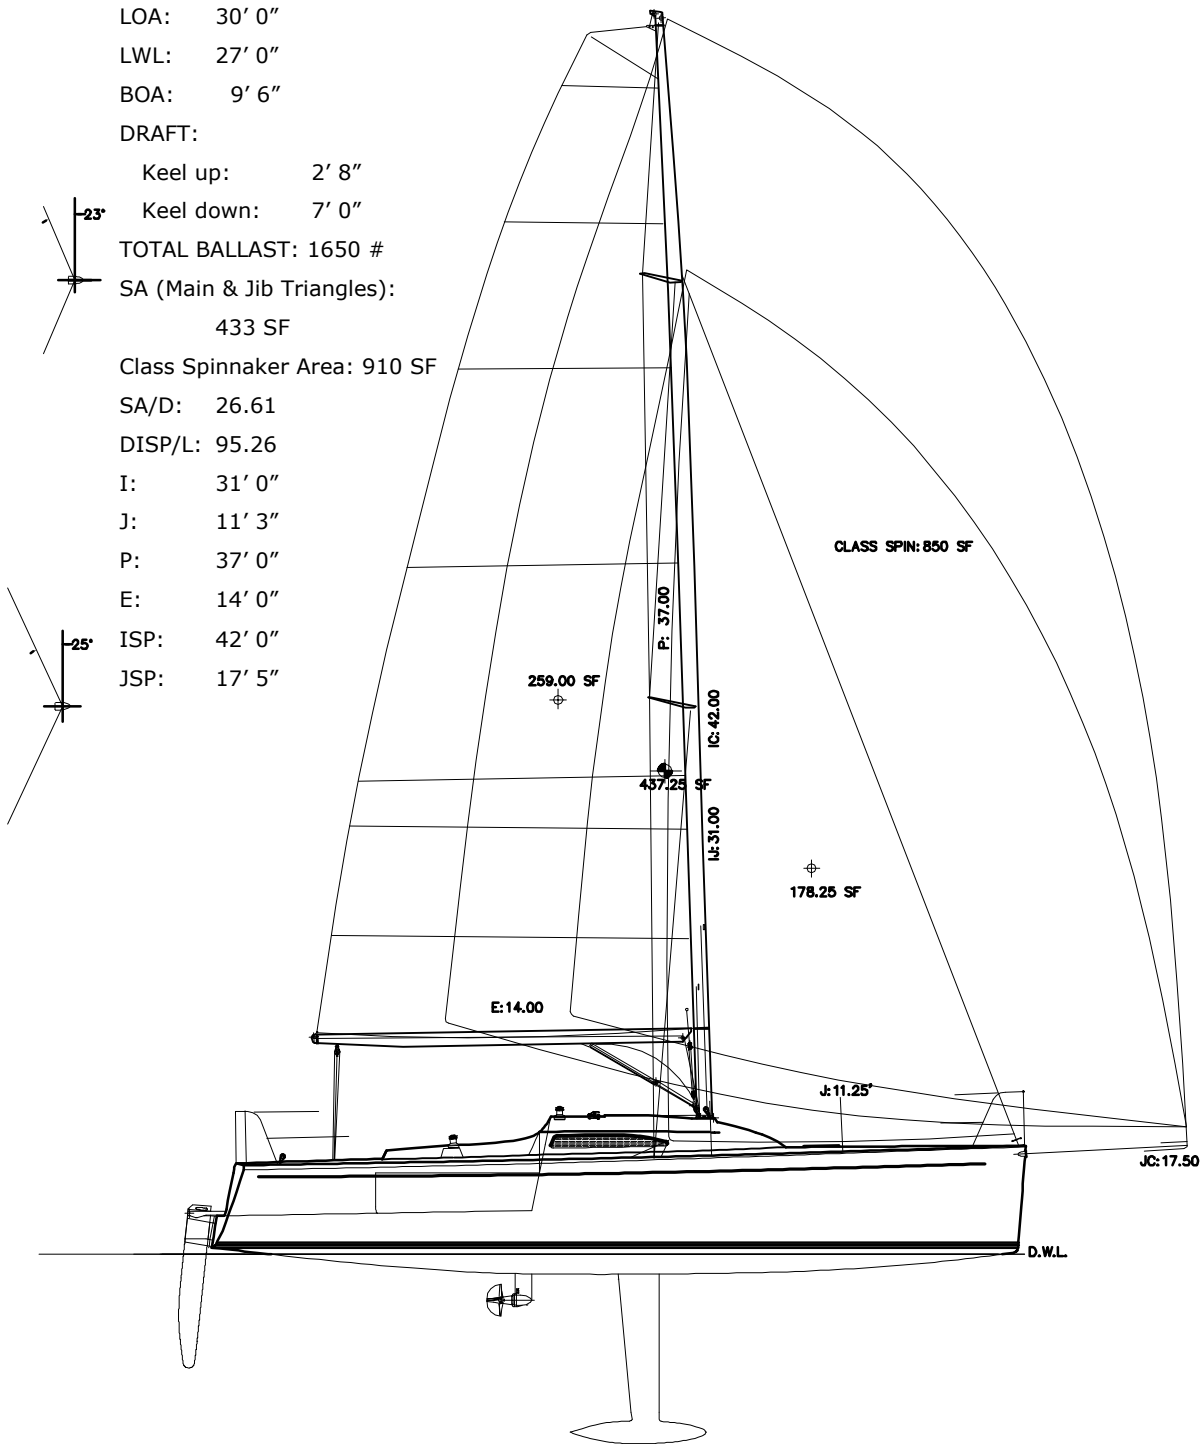

Columbia 30 Sport Yacht™

Particulars

DISP: 4200 #

LOA: 30' 0"

LWL: 27' 0"

BOA: 9' 6"

DRAFT:

Keel up: 2' 8"

Keel down: 7' 0"

TOTAL BALLAST: 1650 #

SA (Main & Jib Triangles):

433 SF

Class Spinnaker Area: 910 SF

SA/D: 26.61

DISP/L: 95.26

I: 31' 0"

J: 11' 3"

P: 37' 0"

E: 14' 0"

ISP: 42' 0"

JSP: 17' 5"

All prices and specifications are subject to change without notice. Renderings and images may show optional equipment.
March 07